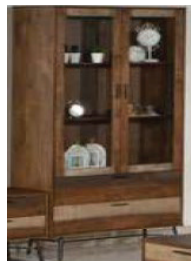

texture
variation
country
charm

SOLID
HARDWOOD

TUSCANY

TUSCANY series evokes old-world charm with its solid hardwood and gradient stains throughout. The texture stands out just like a farmhouse in the countryside of Italy, and maintains Ecologic's relentless focus on durable construction. This is the series that can go in your student's room, your RA's room, and even your own room!

2-Drawer Nightstand
60-2222
w22 d18 h24

6-Drawer Chest
60-2648
w48 d18 h33

Mirror
60-Mirror-2648
w40 d2 h24

5-Drawer Chest Tall
60-2525
w25 d18 h49

1-Drawer End Table
60-66422
w22 d22 h24

1-Drawer Coffee Table
60-64448
w48 d24 h18

Sideboard
60-64471
w71 d18 h33

TV Cabinet
60-64479
w79 d16 h22

Bookcase
60-64430-BC
w33 d16 h70

Display Cabinet
60-64430-DSP
w33 d16 h70

High Board
60-64447
w47 d18 h59

Beds
60-43675 Twin w36 d75
60-43680 Twin XL w36 d80
60-45475 Full w54 d75
60-45480 Full XL w54 d80